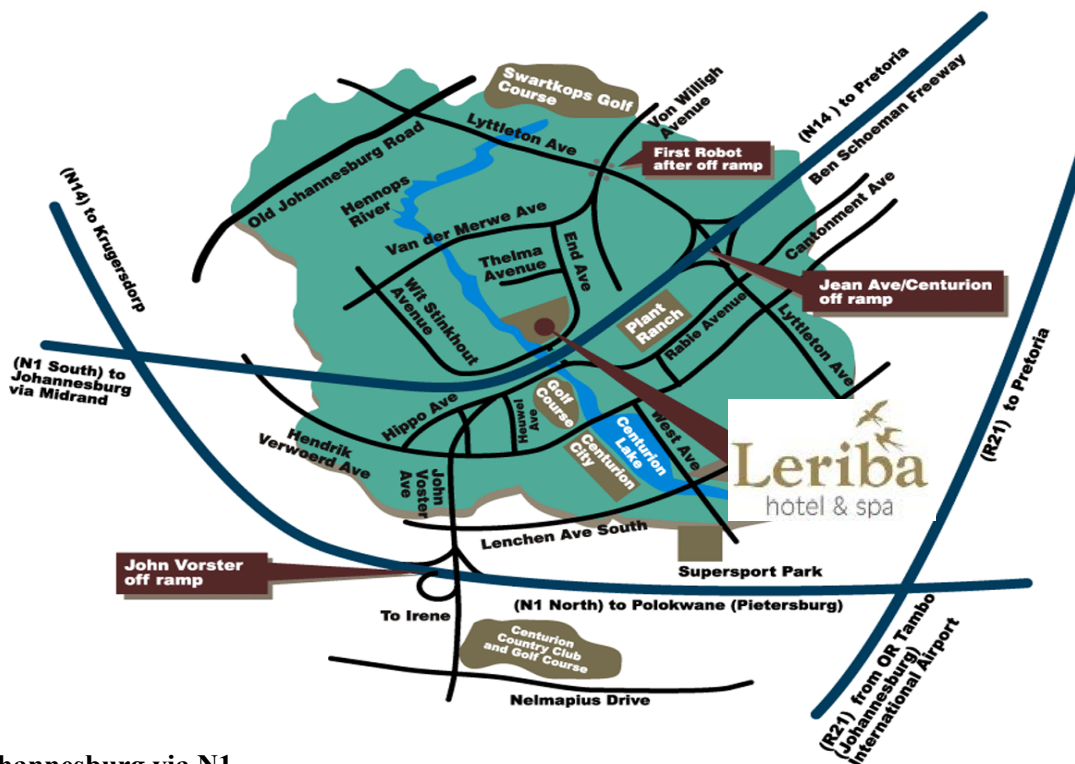

From Johannesburg via N1

Take the John Vorster off-ramp and turn left towards Centurion. Follow John Vorster Road for +/-3km until the traffic light at the bridge crossing the Hennops River (6 traffic lights), turn left. At the T-junctions turn right again. Leriba is on left hand side.

From Pretoria via N1

Take the John Vorster off-ramp turn left towards Centurion. Follow John Vorster Road for +/-3km until the traffic light at the bridge crossing the Hennops River (7 traffic lights), turn left. At the T-junctions turn right again. Leriba is on left hand side.

From Pretoria via Ben Schoeman N14 (R28)

Take the Jean Av/Centurion/Lyttleton and turn left. At the 1st traffic light turn right into Rabie Str. Turn right again at the 1st traffic light (bridge crossing the Hennops River) At the T-junction turn right again. Leriba is on left hand side.

From Johannesburg International Airport via R21

Take the R21 direction Pretoria. Take the N1 South Johannesburg/Krugersdorp off-ramp. Take the John Vorster off-ramp turn left towards Centurion. Follow John Vorster Road for +/-3km until the traffic light at the bridge crossing the Hennops River (7 traffic lights), turn left. At the T-junctions turn right. Leriba is on left hand side.